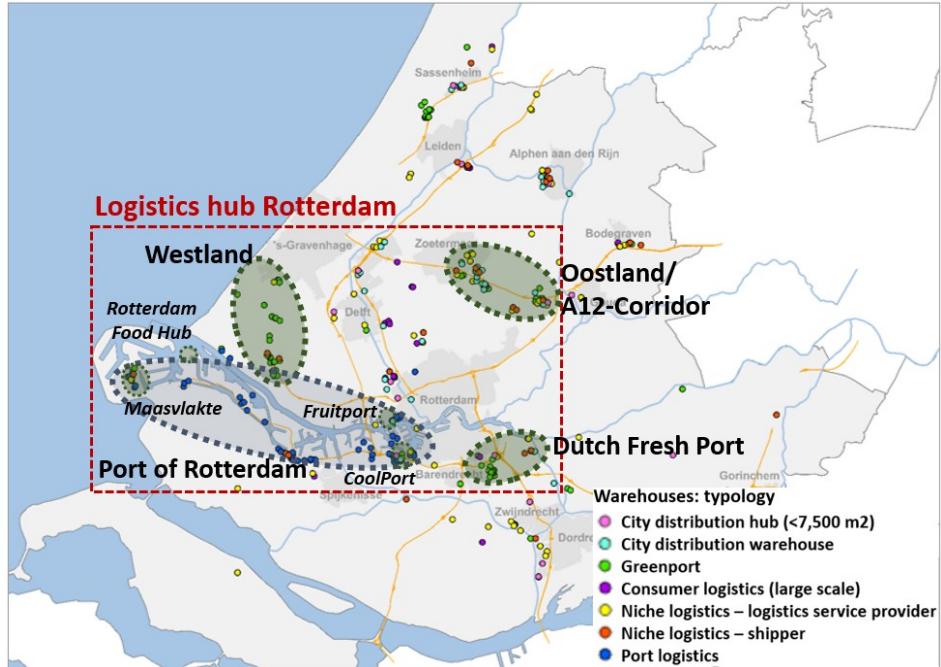

**Freight transport in Milan's  
large logistic region;**

**A glimpse from Zuid-  
Holland by Frederik  
Zevenbergen**

Oktober 5, 2023

# The province of Zuid-Holland

---

**GDP**  
**162 mld euro**  
**(21% of NL)**

**R&D**  
**3.1 mld euro**  
**(22% of NL)**

**Jobs**  
**1.9 mio**  
**(20% of NL)**

**Export**  
**74.7 mld euro**  
**(23% of NL)**

# Clusters in Zuid-Holland

# Corridor context in the Netherlands