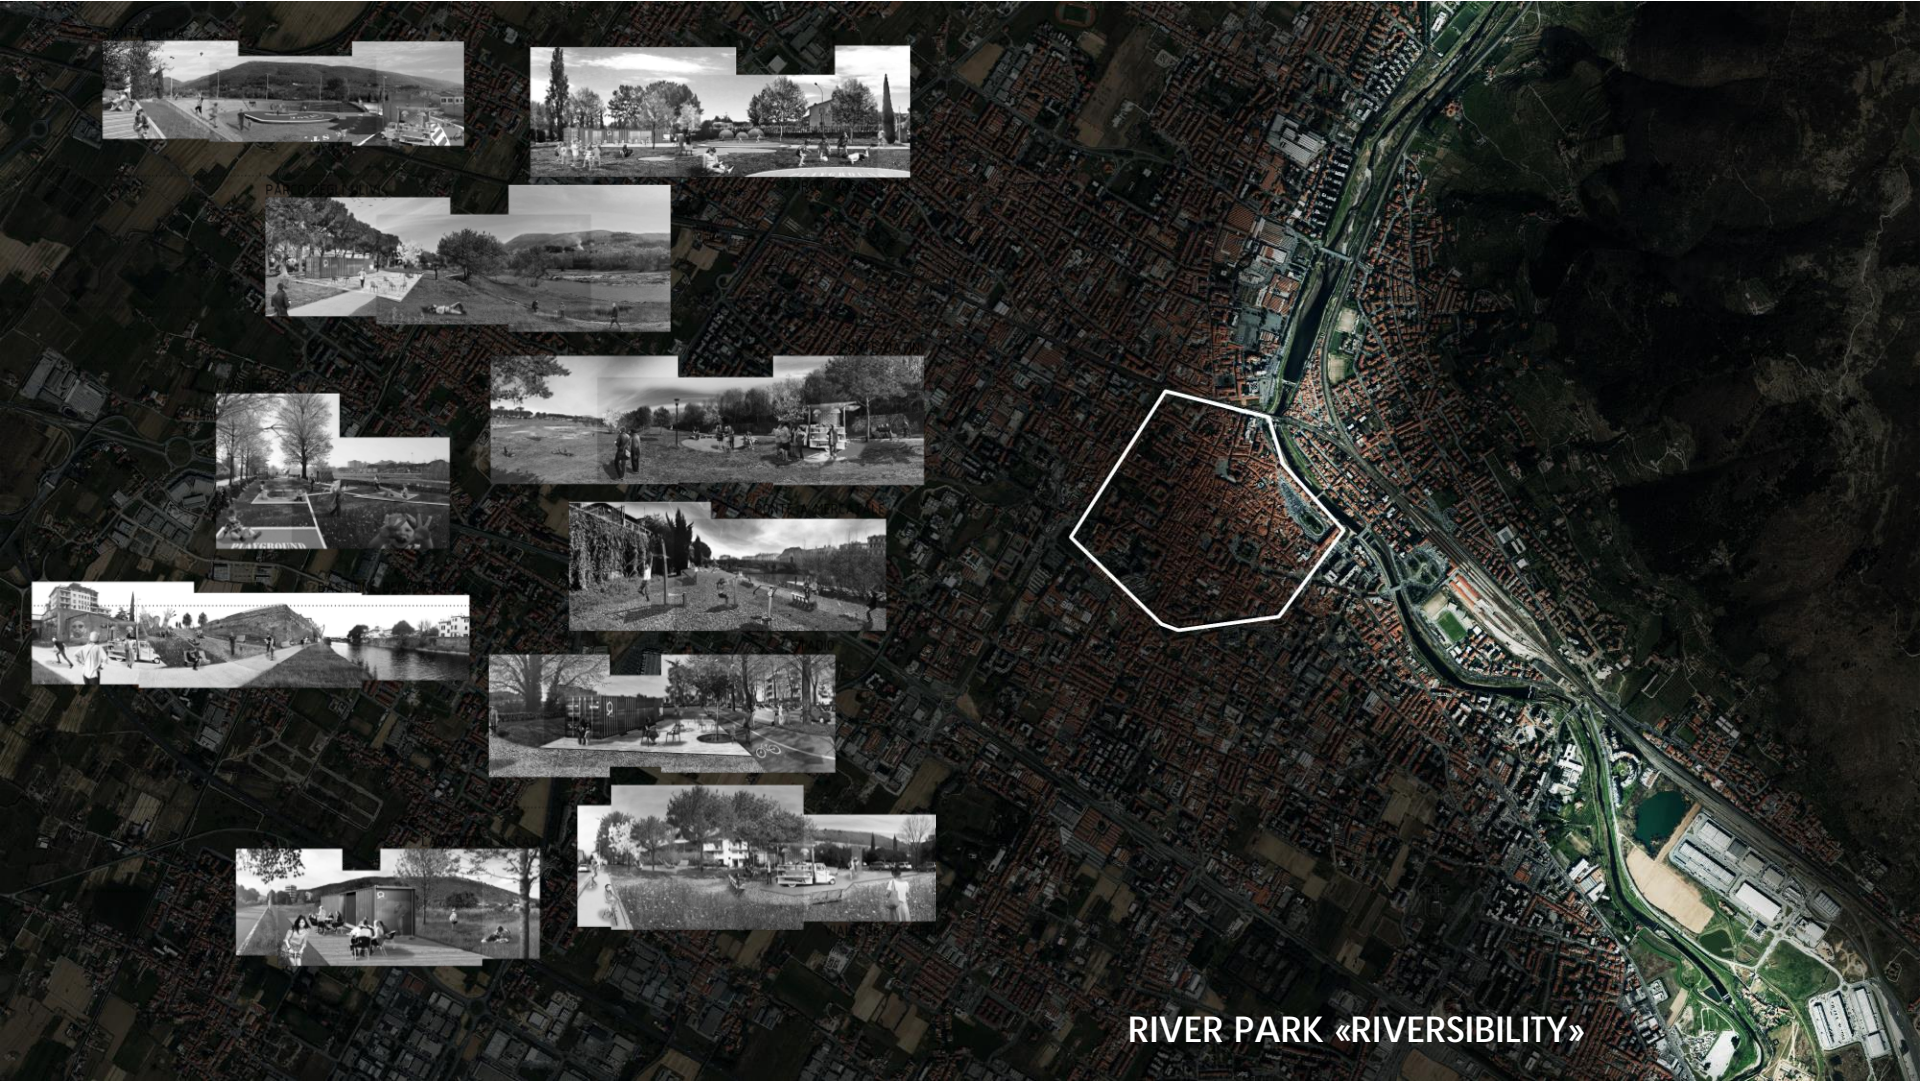

*Spazio Grisù is a
place to sustain and
support creative
firms and makers*

CONSORZIO
WUNDER
KAMMER

MODUS
WORKSHOP DI CO-DESIGN ARTIGIANALE

Prato

RIVER PARK «RIVERSIBILITY»

PUBLIC SPACES

PORTA NORD - P.R.I.U.S. PIANO PERIFERIE