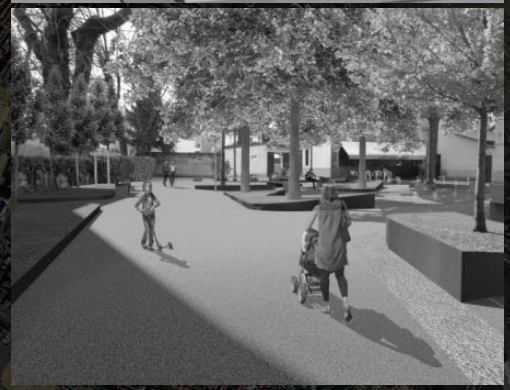

*Spazio Grisù is a
place to sustain and
support creative
firms and makers*

CONSORZIO
WUNDER
KAMMER

MODUS
WORKSHOP DI CO-DESIGN ARTIGIANALE

Prato

RIVER PARK «RIVERSIBILITY»

PUBLIC SPACES

PORTA NORD - P.R.I.U.S. PIANO PERIFERIE